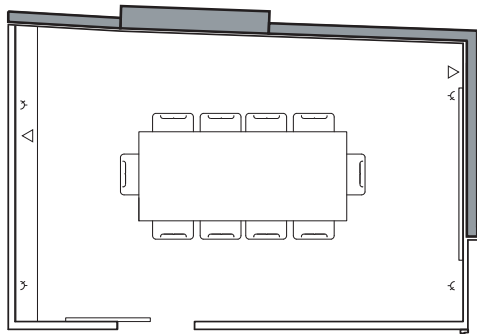

The Kent Rooms can be cleverly altered to comfortably accommodate intimate gatherings of 10 through to cocktail functions of up to 140 guests.

The Business Centre with 5 sophisticated offices and boardroom complements our conference space. The Mezzanine on level 10 is an inspiring breakout area or the perfect venue for an informal gathering.

Our attentive and experienced conference team is on hand to ensure everything is arranged on request making sure the unique needs of every guest is satisfied.

The Boardroom

	MEETING ROOMS	AREA (m2)	THEATRE	CLASSROOM	U-SHAPE	COCKTAIL	BANQUET	BOARDROOM
●	Kent 1	61	40	14	15	60	40	16
●	Kent 2	59	32	14	15	40	30	12
● ●	Kent 1 & 2	120	90	40	35	140	64	24
●	Pre-function Area	52				40		
	The Boardroom	22						10
	The Mezzanine	85				65	40	