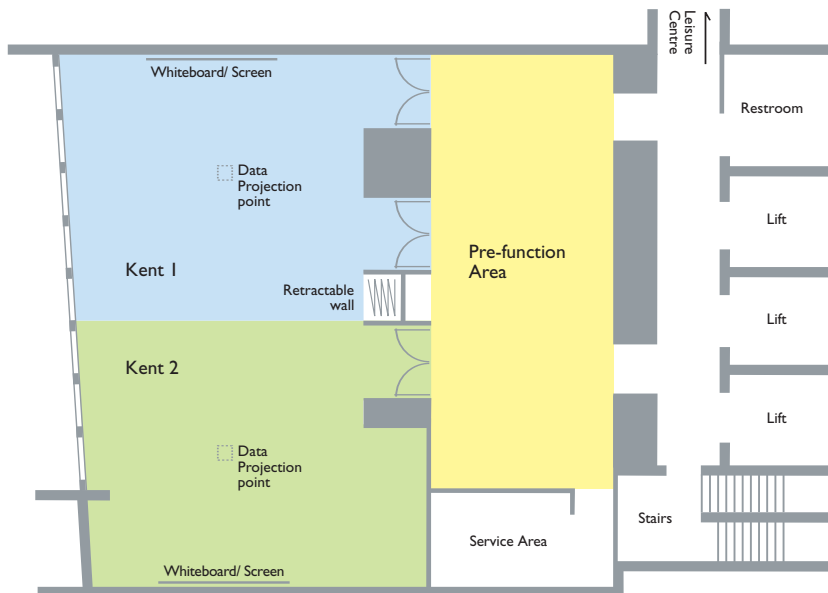

The Kent Rooms can be cleverly altered to comfortably accommodate intimate gatherings of 10 through to cocktail functions of up to 140 guests.

The Business Centre with 5 sophisticated offices and boardroom complements our conference space. The Mezzanine on level 10 is an inspiring breakout area or the perfect venue for an informal gathering.

Our attentive and experienced conference team is on hand to ensure everything is arranged on request making sure the unique needs of every guest is satisfied.

The Boardroom

	MEETING ROOMS	AREA (m2)	THEATRE	CLASSROOM	U-SHAPE	COCKTAIL	BANQUET	BOARDROOM
●	Kent 1	61	40	14	15	60	40	16
●	Kent 2	59	32	14	15	40	30	12
● ●	Kent 1 & 2	120	90	40	35	140	64	24
●	Pre-function Area	52				40		
	The Boardroom	22						10
	The Mezzanine	85				65	40	